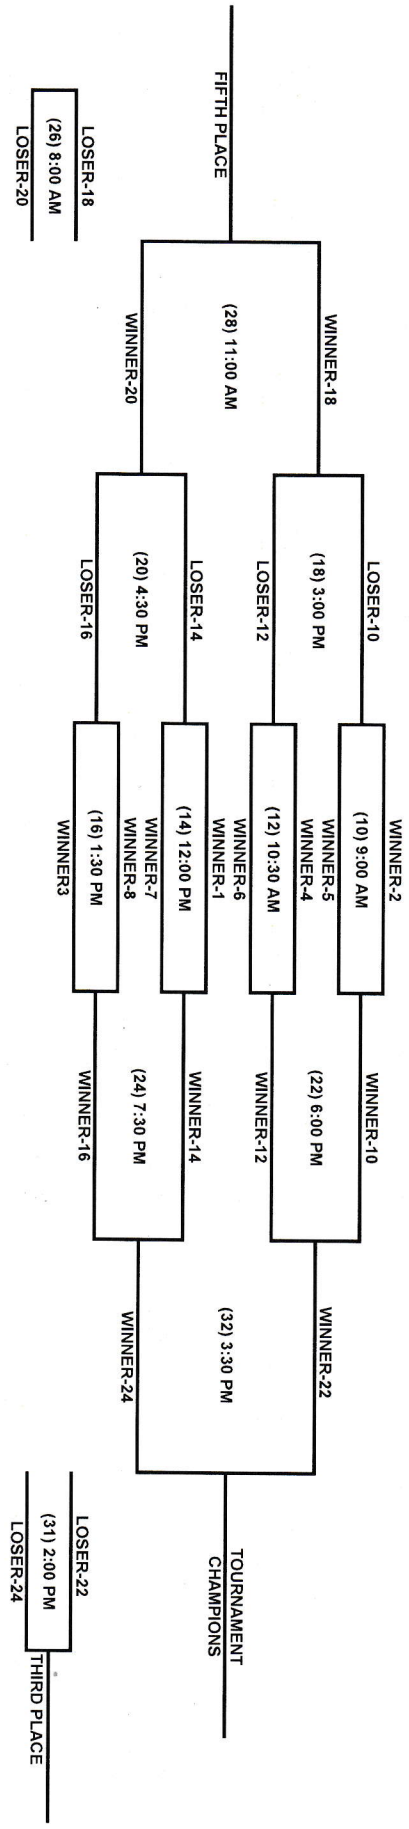

BLUE GIRLS DIVISION

2018 WHATABURGER TOURNAMENT

DECEMBER 27, 28, 29, 2018
SAGINAW HIGH SCHOOL

- KENNEDALE
(1) 10:00 AM
- WINNSBORO
(2) 11:30 AM
- PANHANDLE
(3) 1:00 PM
- JACKSBORO
(4) 2:30 PM
- LIBERTY CHRISTIAN
(5) 4:00 PM
- STEPHENVILLE
(6) 5:30 PM
- PONDER
(7) 7:00 PM
- LEVELLAND
(8) 8:30 PM
- NAZARETH
(9) 4:00 PM
- BOWIE
(10) 9:00 AM
- JIM NED
(11) 10:30 AM
- QUINLAN FORD
(12) 12:00 PM
- DODD CITY
(13) 1:30 AM
- SEMINOLE
(14) 3:30 PM
- WALL
(15) 5:00 PM

CHAMPIONSHIP BRACKET MAIN GYM

CONSOLATION BRACKET "B" GYM

TEAMS ON TOP OF BRACKET WILL BE HOME TEAM
HOME TEAM WILL WEAR WHITE JERSEYS
HOME TEAM SITS TO LEFT OF SCOREKEEPER
TEAMS WARM UP AT GOAL OPPOSITE OF THEIR BENCH.

NOTES: GAMES 1-8 THURSDAY, DEC. 27
GAMES 9-24 FRIDAY, DEC. 28
GAMES 25-32 SATURDAY, DEC. 29