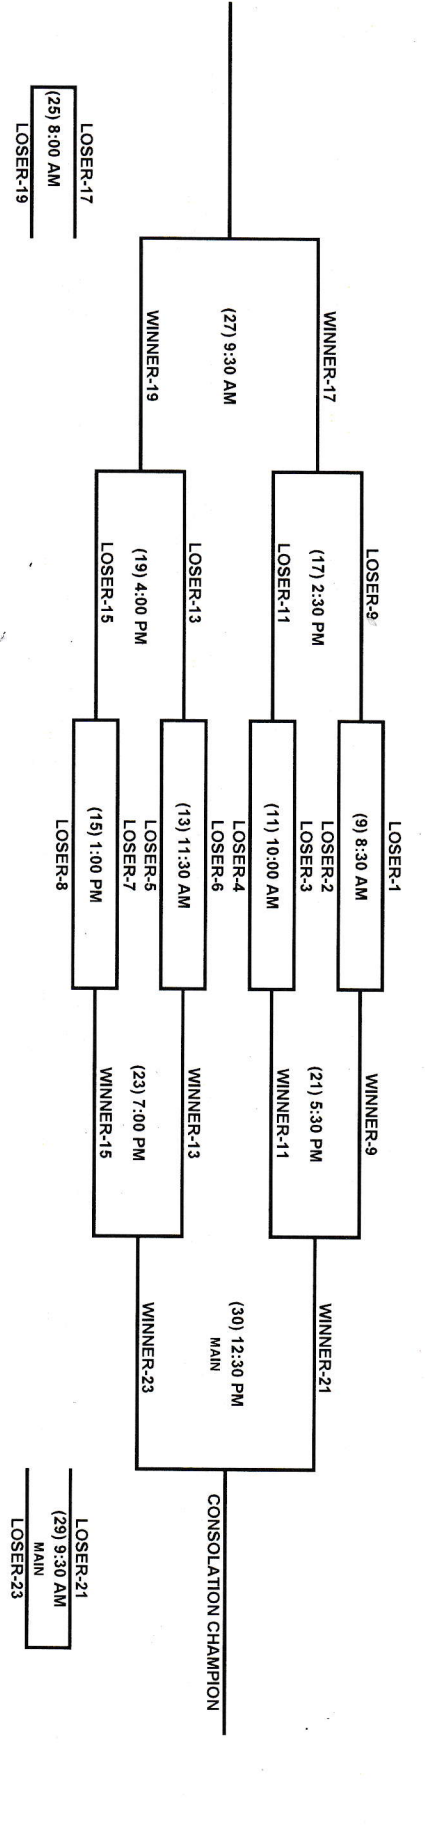

BLUE GIRLS DIVISION

2018 WHATABURGER TOURNAMENT

DECEMBER 27, 28, 29, 2018
SAGINAW HIGH SCHOOL

- KENNEDALE
(1) 10:00 AM
- WINNSBORO
(2) 11:30 AM
- PANHANDLE
(3) 1:00 PM
- JACKSBORO
(4) 2:30 PM
- LIBERTY CHRISTIAN
(5) 4:00 PM
- STEPHENVILLE
(6) 5:30 PM
- PONDER
(7) 7:00 PM
- LEVELLAND
(8) 8:30 PM
- NAZARETH
(9) 4:00 PM
- BOWIE
(10) 9:00 AM
- JIM NED
(11) 10:30 AM
- QUINLAN FORD
(12) 12:00 PM
- DODD CITY
(13) 1:30 AM
- SEMINOLE
(14) 3:30 PM
- WALL
(15) 5:00 PM

CHAMPIONSHIP BRACKET MAIN GYM

CONSOLATION BRACKET "B" GYM

TEAMS ON TOP OF BRACKET WILL BE HOME TEAM
HOME TEAM WILL WEAR WHITE JERSEYS
HOME TEAM SITS TO LEFT OF SCOREKEEPER
TEAMS WARM UP AT GOAL OPPOSITE OF THEIR BENCH.

NOTES: GAMES 1-8 THURSDAY, DEC. 27
GAMES 9-24 FRIDAY, DEC. 28
GAMES 25-32 SATURDAY, DEC. 29